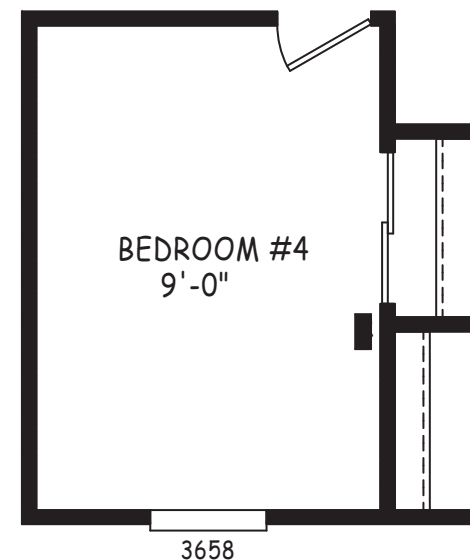

MODEL: EG-28563C

APPROX: 1494 SQ FT
3 BEDROOMS, 2 BATHS

SUNSHINE
MANUFACTURED HOMES

6635 Ventura Blvd. Ventura, Ca 93003
805-477-0022 info@sunshinemobilehomes.com

OPT BEDROOM #4
(REPLACES DEN)