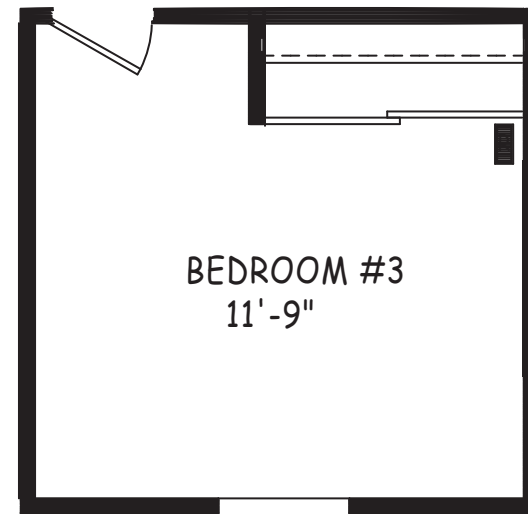

MODEL: EG-24562A

APPROX: 1307 SQ FT
2 BEDROOMS, 2 BATH

3658
OPT BEDROOM #3
(REPLACES DEN)

SUNSHINE
MANUFACTURED HOMES

6635 Ventura Blvd. Ventura, Ca 93003
805-477-0022 info@sunshinemobilehomes.com