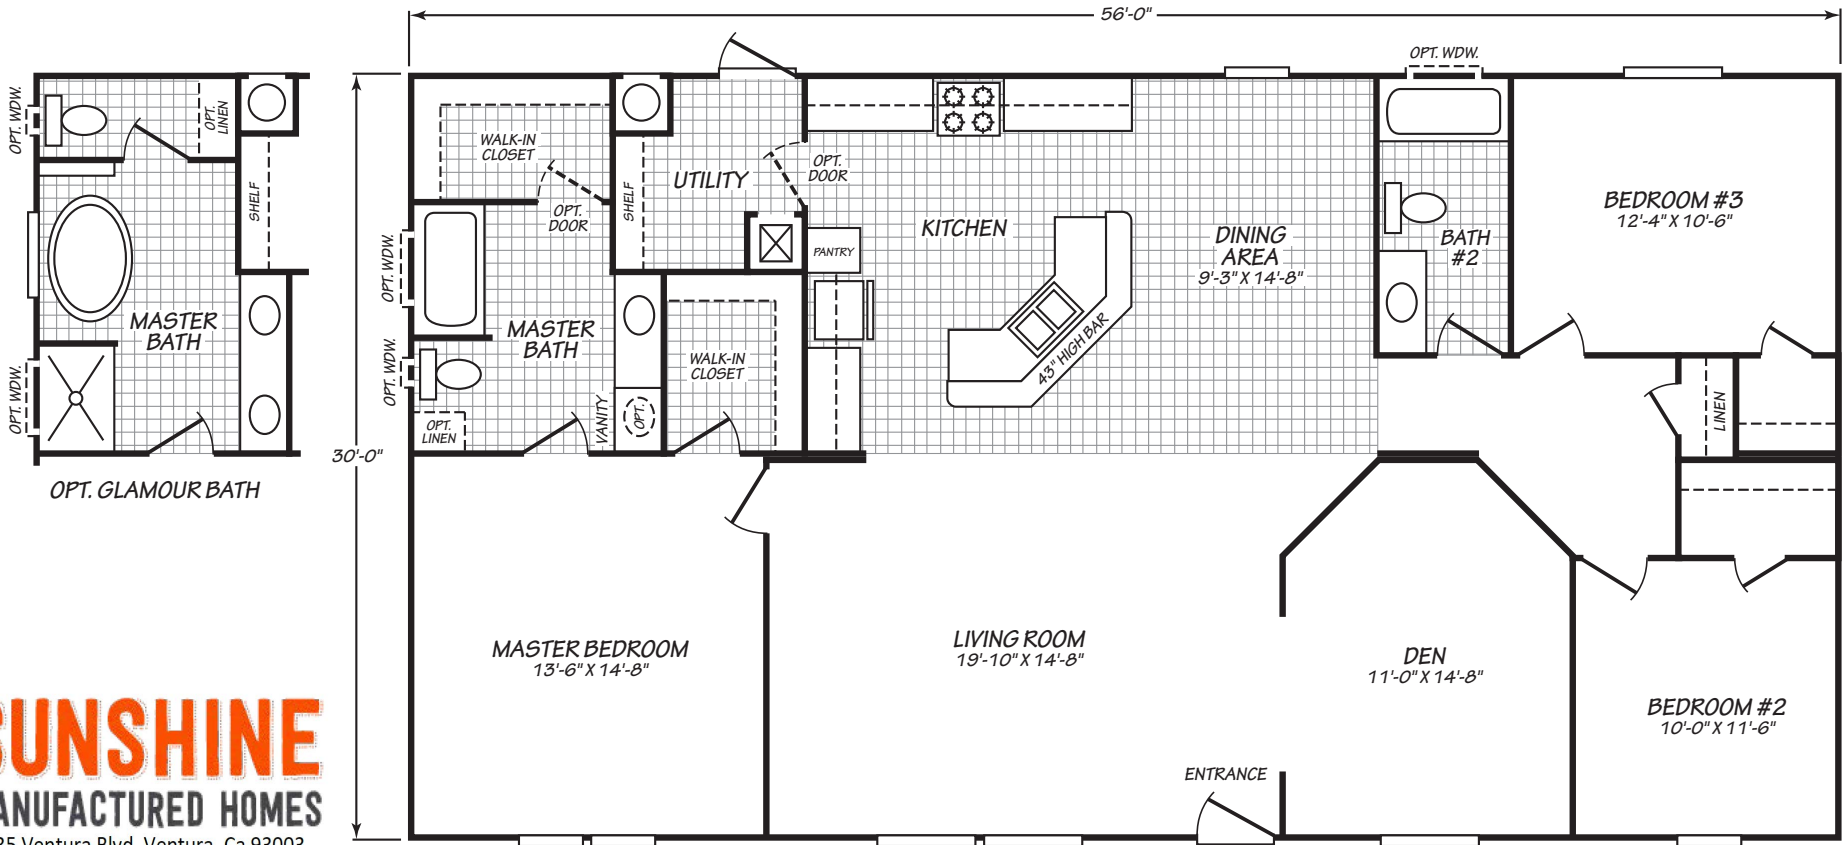

CANYON LAKE

SUNSHINE
MANUFACTURED HOMES

6635 Ventura Blvd. Ventura, Ca 93003
805-477-0022 info@sunshinemobilehomes.com

MODEL 30563K

3 Bedroom • 2 Bath • 1,680 Square Feet

©2016 FLEETWOOD HOMES INC. ALL RIGHTS RESERVED

Important: Because we continually update and modify our products, it is important for you to know that our brochures and literature are for illustrative purposes only. **ILLUSTRATIONS MAY SHOW OPTIONAL FEATURES.** All information contained herein may vary from the actual home we build. Dimensions are nominal length and width measurements are from exterior wall to exterior wall. We reserve the right to make changes at any time, without notice or obligation, in prices, colors, materials, specifications, features and models. Please check with your retailer for specific information about the home you select.