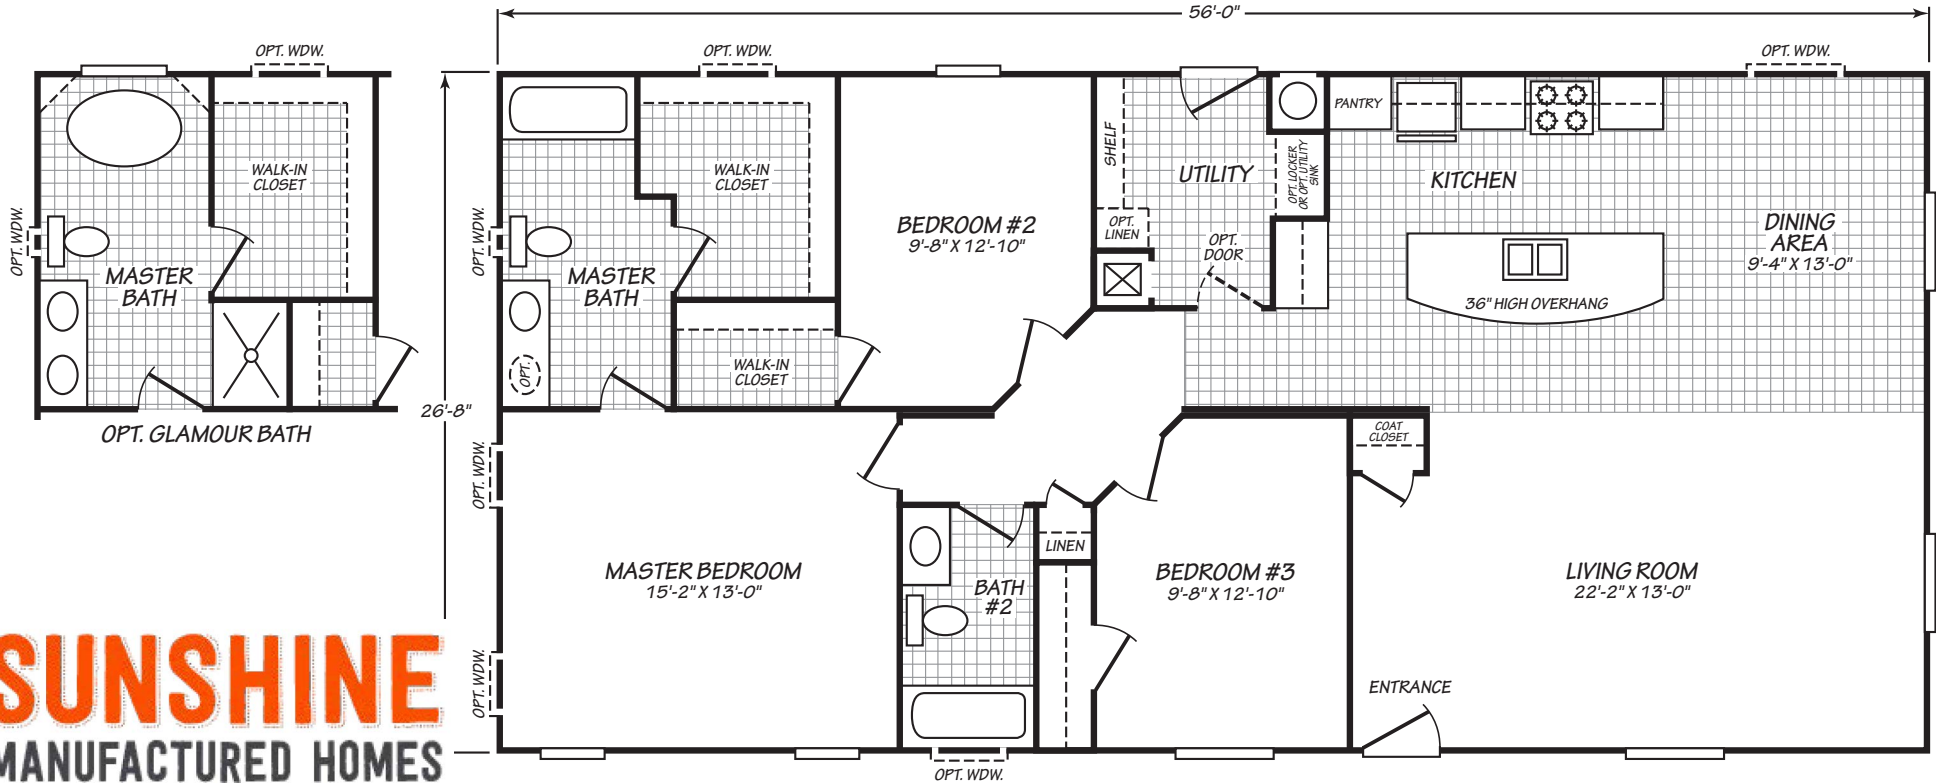

CANYON LAKE

SUNSHINE MANUFACTURED HOMES

6635 Ventura Blvd. Ventura, Ca 93003
805-477-0022 info@sunshinemobilehomes.com

MODEL 28563F

3 Bedroom • 2 Bath • 1,492 Square Feet

©2016 FLEETWOOD HOMES INC. ALL RIGHTS RESERVED

Important: Because we continually update and modify our products, it is important for you to know that our brochures and literature are for illustrative purposes only. **ILLUSTRATIONS MAY SHOW OPTIONAL FEATURES.** All information contained herein may vary from the actual home we build. Dimensions are nominal length and width measurements are from exterior wall to exterior wall. We reserve the right to make changes at any time, without notice or obligation, in prices, colors, materials, specifications, features and models. Please check with your retailer for specific information about the home you select.