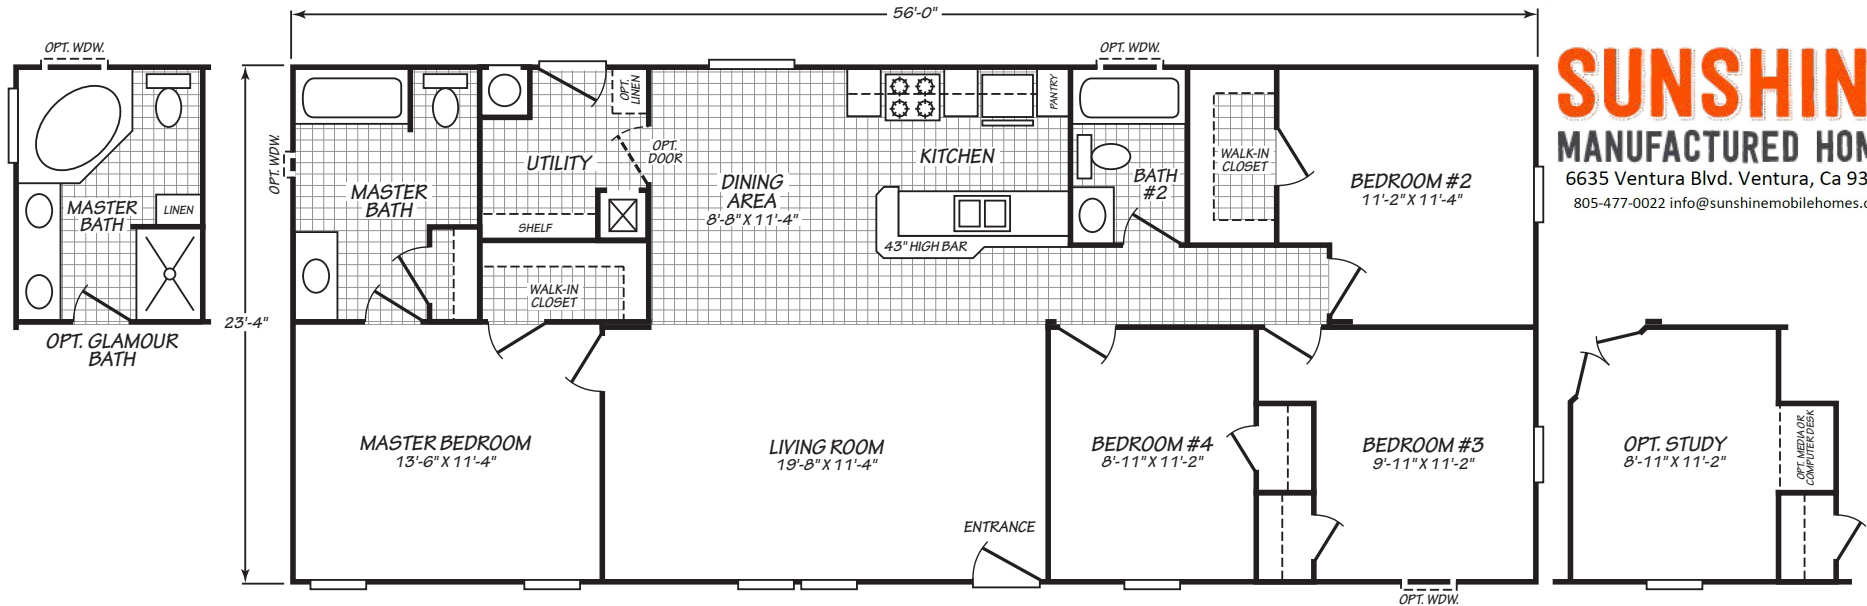

CANYON LAKE