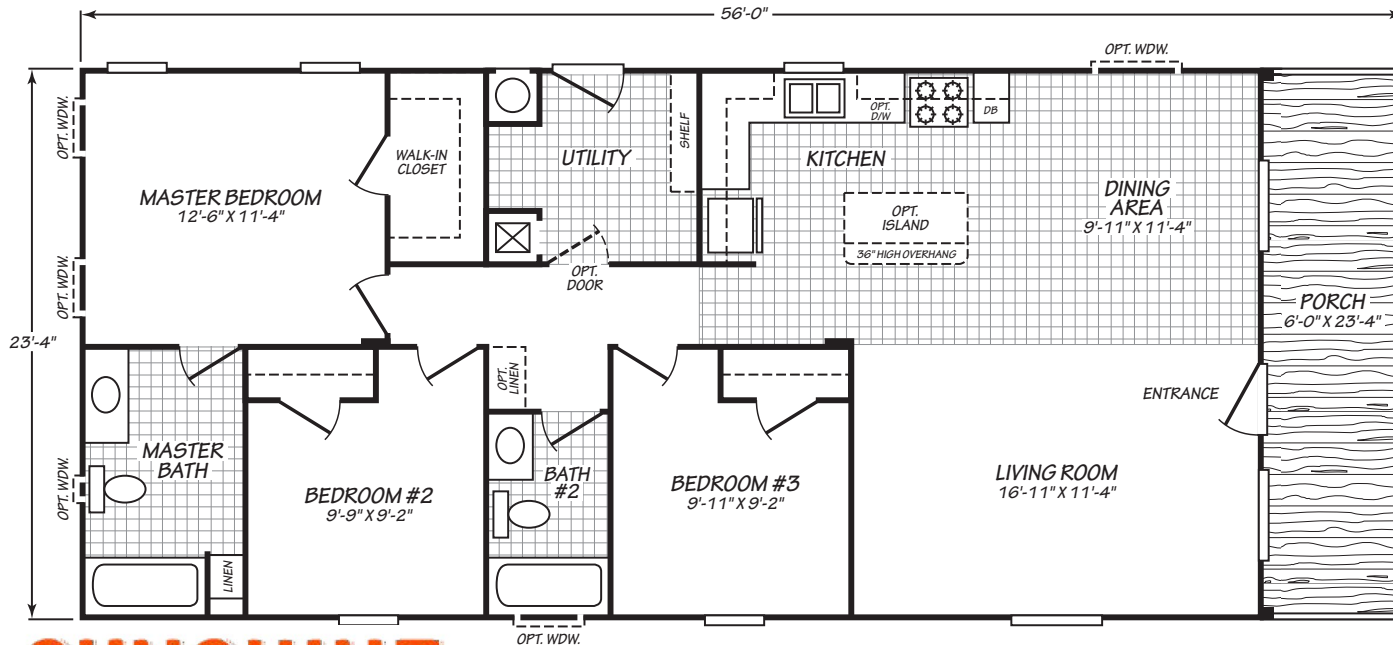

CANYON LAKE

SUNSHINE MANUFACTURED HOMES

6635 Ventura Blvd. Ventura, Ca 93003
805-477-0022 info@sunshinemobilehomes.com

MODEL 24563P

3 Bedroom • 2 Bath • 1,306 Square Feet

©2016 FLEETWOOD HOMES INC. ALL RIGHTS RESERVED

Important: Because we continually update and modify our products, it is important for you to know that our brochures and literature are for illustrative purposes only. **ILLUSTRATIONS MAY SHOW OPTIONAL FEATURES.** All information contained herein may vary from the actual home we build. Dimensions are nominal length and width measurements are from exterior wall to exterior wall. We reserve the right to make changes at any time, without notice or obligation, in prices, colors, materials, specifications, features and models. Please check with your retailer for specific information about the home you select.