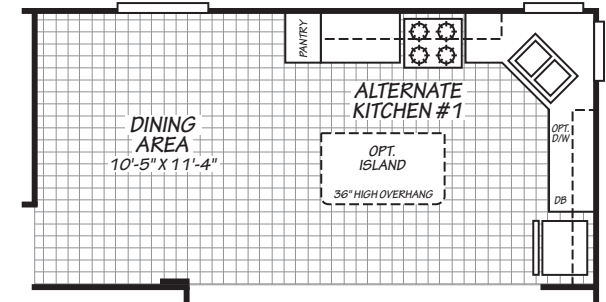

CANYON LAKE

SUNSHINE MANUFACTURED HOMES

6635 Ventura Blvd. Ventura, Ca 93003
805-477-0022 info@sunshinemobilehomes.com

MODEL 24563P

3 Bedroom • 2 Bath • 1,306 Square Feet

©2016 FLEETWOOD HOMES INC. ALL RIGHTS RESERVED