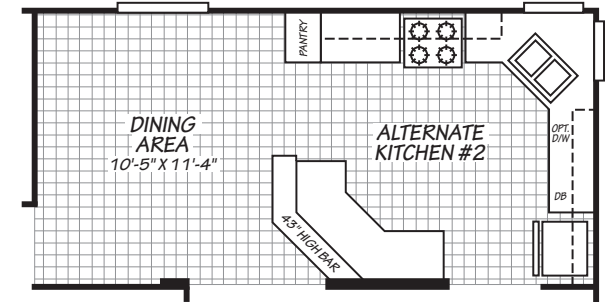

CANYON LAKE

SUNSHINE MANUFACTURED HOMES

6635 Ventura Blvd. Ventura, Ca 93003
805-477-0022 info@sunshinemobilehomes.com

MODEL 24563P

3 Bedroom • 2 Bath • 1,306 Square Feet

©2016 FLEETWOOD HOMES INC. ALL RIGHTS RESERVED