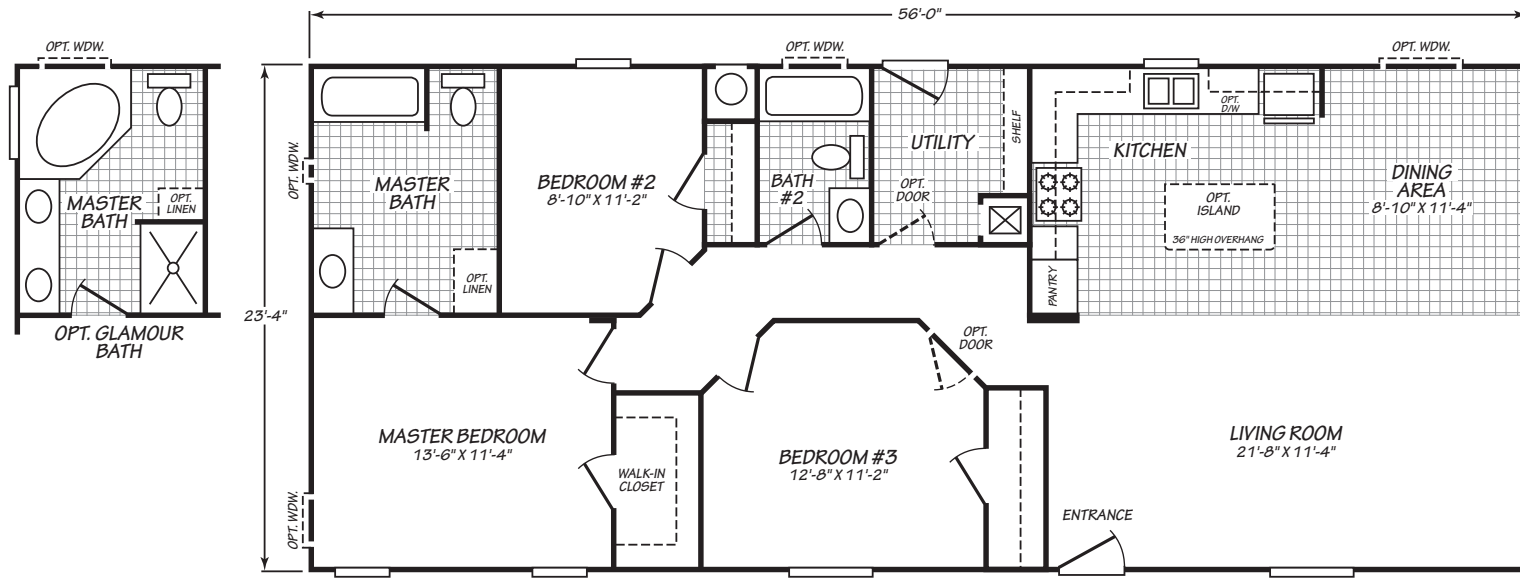

CANYON LAKE

SUNSHINE MANUFACTURED HOMES

6635 Ventura Blvd. Ventura, Ca 93003
805-477-0022 info@sunshinemobilehomes.com

OPT. PORCH & ENTERTAINMENT CENTER & DORMER

MODEL 24563L

3 Bedroom • 2 Bath • 1,306 Square Feet

©2016 FLEETWOOD HOMES INC. ALL RIGHTS RESERVED

Important: Because we continually update and modify our products, it is important for you to know that our brochures and literature are for illustrative purposes only. **ILLUSTRATIONS MAY SHOW OPTIONAL FEATURES.** All information contained herein may vary from the actual home we build. Dimensions are nominal length and width measurements are from exterior wall to exterior wall. We reserve the right to make changes at any time, without notice or obligation, in prices, colors, materials, specifications, features and models. Please check with your retailer for specific information about the home you select.