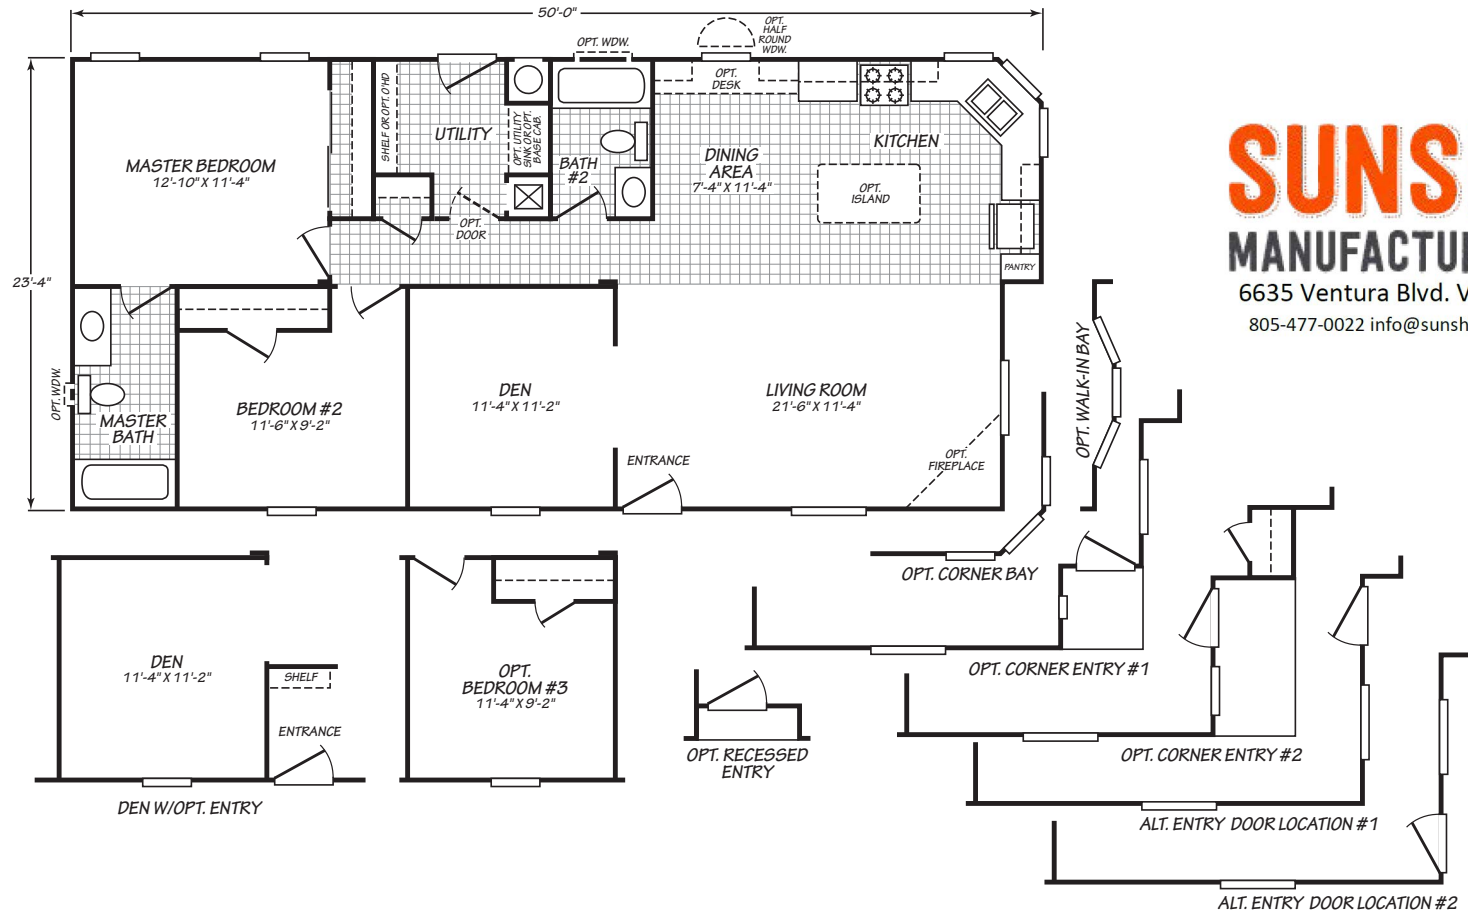

CANYON LAKE

SUNSHINE MANUFACTURED HOMES

6635 Ventura Blvd. Ventura, Ca 93003
805-477-0022 info@sunshinemobilehomes.com

MODEL 24502K

2 Bedroom • 2 Bath • 1,166 Square Feet

©2016 FLEETWOOD HOMES INC. ALL RIGHTS RESERVED