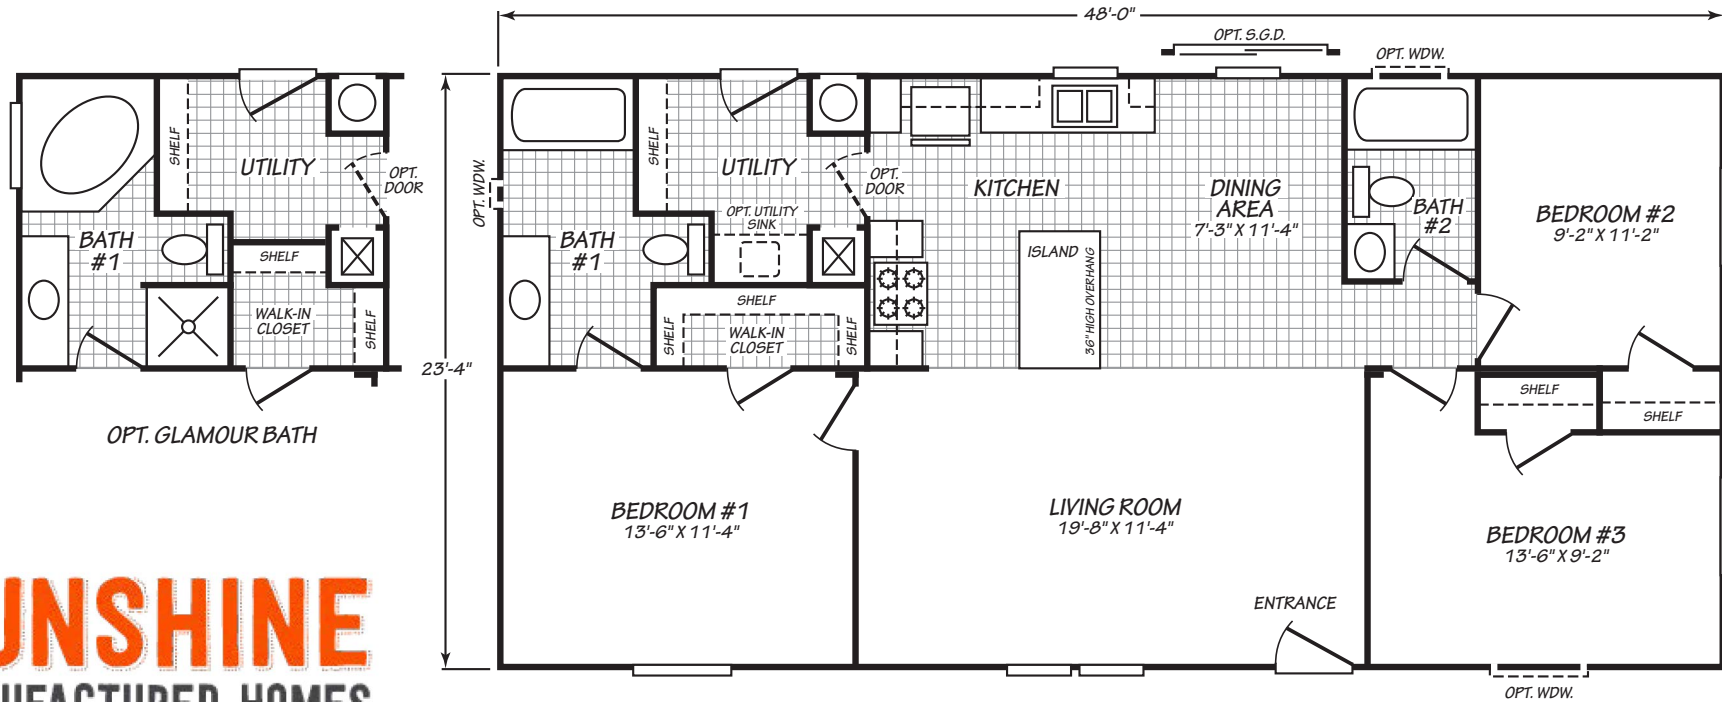

CANYON LAKE

SUNSHINE MANUFACTURED HOMES

6635 Ventura Blvd. Ventura, Ca 93003
805-477-0022 info@sunshinemobilehomes.com

MODEL 24483E

3 Bedroom • 2 Bath • 1,120 Square Feet

©2019 FLEETWOOD HOMES INC. ALL RIGHTS RESERVED

Important: Because we continually update and modify our products, it is important for you to know that our brochures and literature are for illustrative purposes only. **ILLUSTRATIONS MAY SHOW OPTIONAL FEATURES.** All information contained herein may vary from the actual home we build. Dimensions are nominal length and width measurements are from exterior wall to exterior wall. We reserve the right to make changes at any time, without notice or obligation, in prices, colors, materials, specifications, features and models. Please check with your retailer for specific information about the home you select.