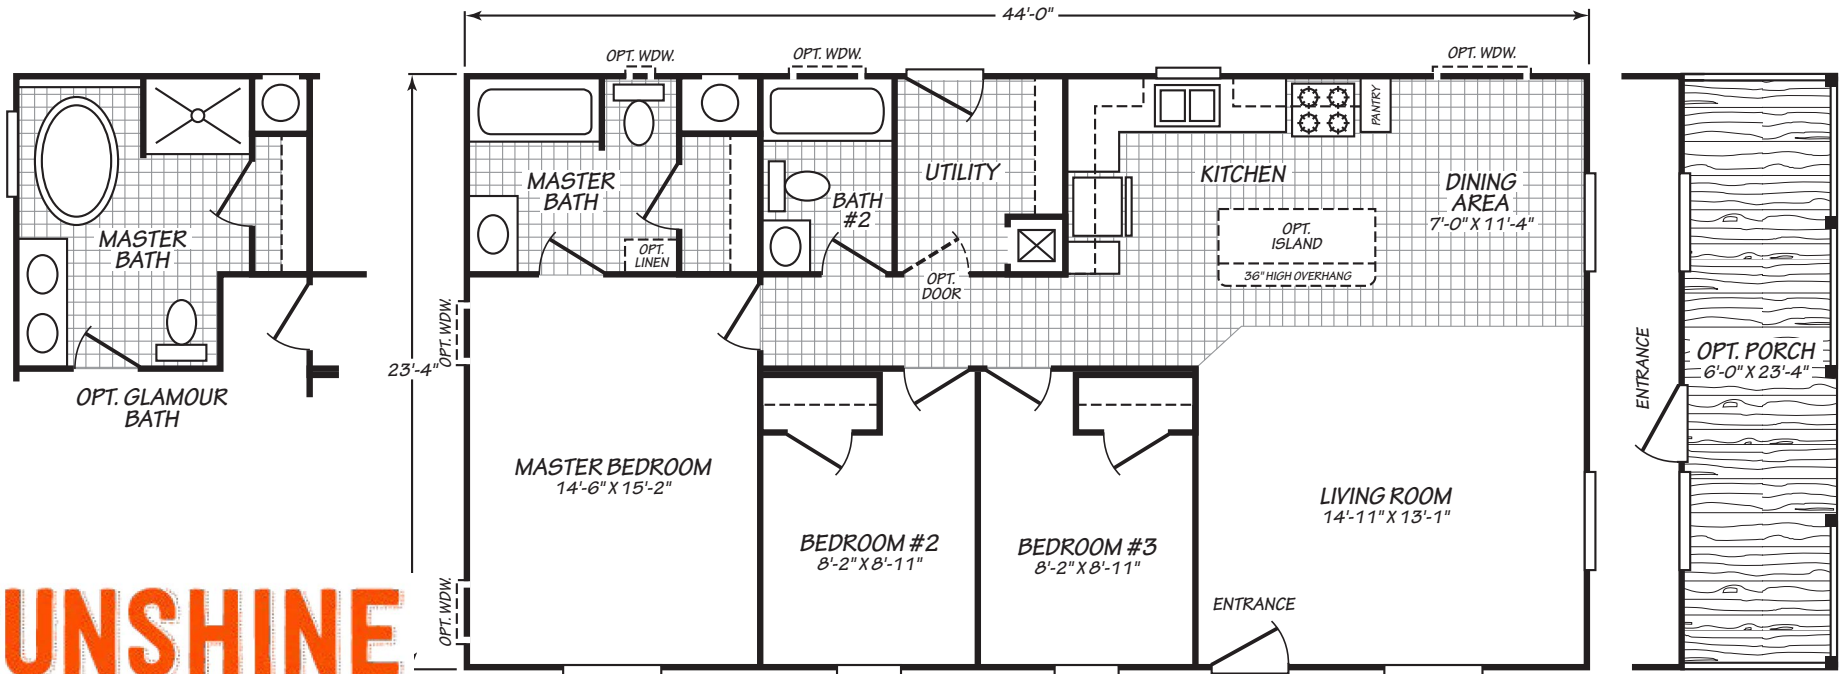

CANYON LAKE

SUNSHINE MANUFACTURED HOMES

6635 Ventura Blvd. Ventura, Ca 93003
805-477-0022 info@sunshinemobilehomes.com

MODEL 24443D

3 Bedroom • 2 Bath • 1,026 Square Feet

©2016 FLEETWOOD HOMES INC. ALL RIGHTS RESERVED

Important: Because we continually update and modify our products, it is important for you to know that our brochures and literature are for illustrative purposes only. **ILLUSTRATIONS MAY SHOW OPTIONAL FEATURES.** All information contained herein may vary from the actual home we build. Dimensions are nominal length and width measurements are from exterior wall to exterior wall. We reserve the right to make changes at any time, without notice or obligation, in prices, colors, materials, specifications, features and models. Please check with your retailer for specific information about the home you select.