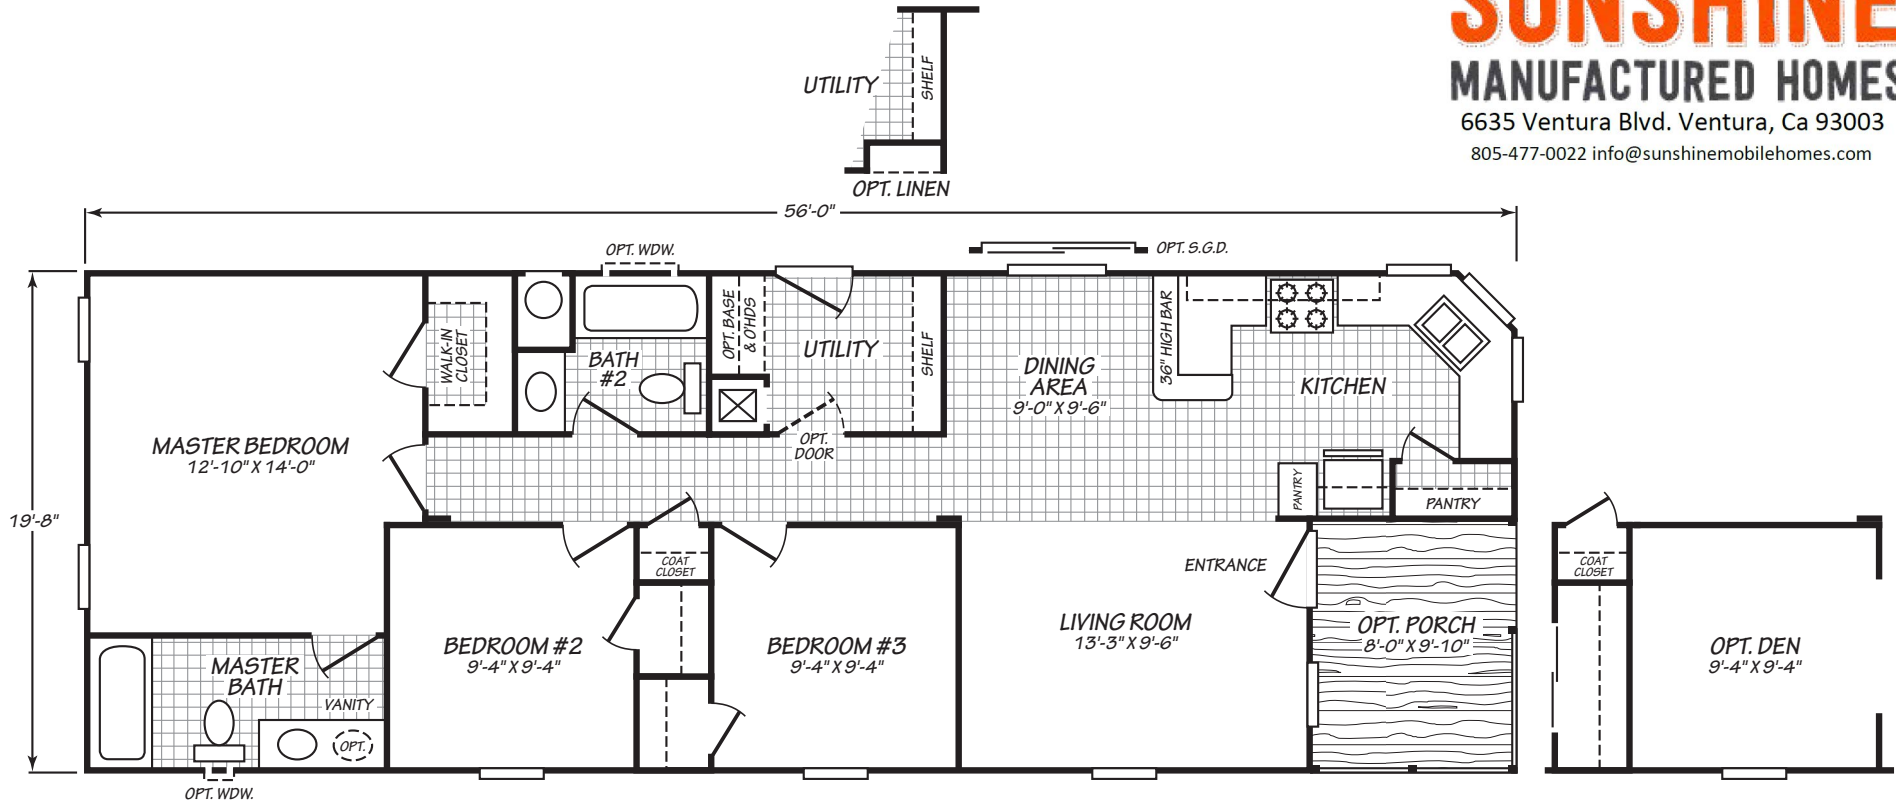

CANYON LAKE

SUNSHINE MANUFACTURED HOMES

6635 Ventura Blvd. Ventura, Ca 93003
805-477-0022 info@sunshinemobilehomes.com

MODEL 20563K

3 Bedroom • 2 Bath • 1,020 Square Feet

©2017 FLEETWOOD HOMES INC. ALL RIGHTS RESERVED

Important: Because we continually update and modify our products, it is important for you to know that our brochures and literature are for illustrative purposes only. **ILLUSTRATIONS MAY SHOW OPTIONAL FEATURES.** All information contained herein may vary from the actual home we build. Dimensions are nominal length and width measurements are from exterior wall to exterior wall. We reserve the right to make changes at any time, without notice or obligation, in prices, colors, materials, specifications, features and models. Please check with your retailer for specific information about the home you select.