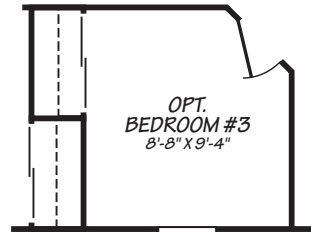

SUNSHINE MANUFACTURED HOMES

6635 Ventura Blvd. Ventura, Ca 93003
805-477-0022 info@sunshinemobilehomes.com

MODEL 20522F

2 Bedroom • 2 Bath • 1,022 Square Feet

©2016 FLEETWOOD HOMES INC. ALL RIGHTS RESERVED