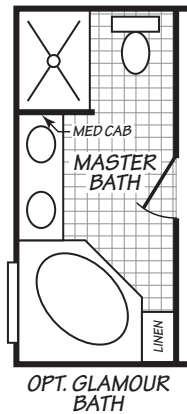

CANYON LAKE

MODEL 15662C

2 Bedroom • 2 Bath
• 990 Square Feet

SUNSHINE MANUFACTURED HOMES

6635 Ventura Blvd. Ventura, Ca 93003
805-477-0022 info@sunshinemobilehomes.com

©2016 FLEETWOOD HOMES INC. ALL RIGHTS RESERVED