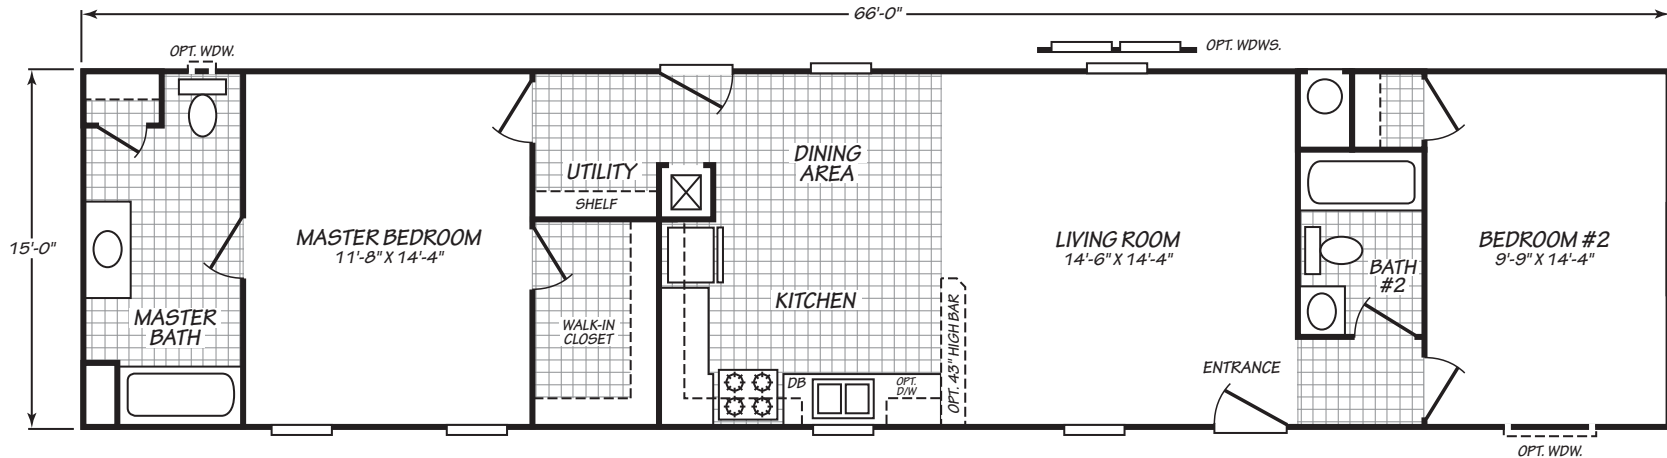

CANYON LAKE

MODEL 15662C

2 Bedroom • 2 Bath
• 990 Square Feet

SUNSHINE MANUFACTURED HOMES

6635 Ventura Blvd. Ventura, Ca 93003
805-477-0022 info@sunshinemobilehomes.com

©2016 FLEETWOOD HOMES INC. ALL RIGHTS RESERVED

Important: Because we continually update and modify our products, it is important for you to know that our brochures and literature are for illustrative purposes only. **ILLUSTRATIONS MAY SHOW OPTIONAL FEATURES.** All information contained herein may vary from the actual home we build. Dimensions are nominal length and width measurements are from exterior wall to exterior wall. We reserve the right to make changes at any time, without notice or obligation, in prices, colors, materials, specifications, features and models. Please check with your retailer for specific information about the home you select.