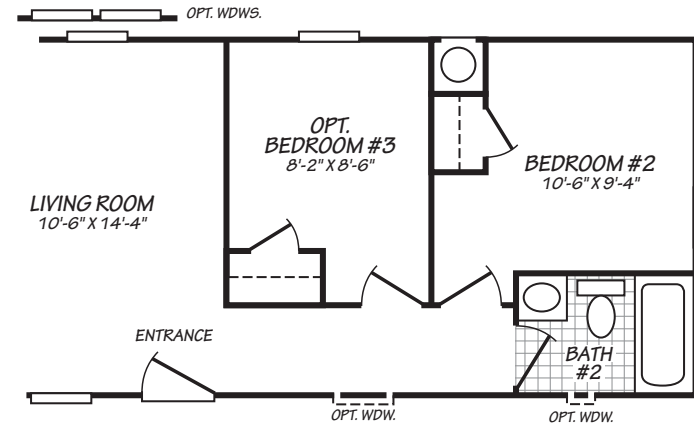

CANYON LAKE

MODEL 15662C

2 Bedroom • 2 Bath
• 990 Square Feet

SUNSHINE MANUFACTURED HOMES

6635 Ventura Blvd. Ventura, Ca 93003
805-477-0022 info@sunshinemobilehomes.com

©2016 FLEETWOOD HOMES INC. ALL RIGHTS RESERVED

Important: Because we continually update and modify our products, it is important for you to know that our brochures and literature are for illustrative purposes only. **ILLUSTRATIONS MAY SHOW OPTIONAL FEATURES.** All information contained herein may vary from the actual home we build. Dimensions are nominal length and width measurements are from exterior wall to exterior wall. We reserve the right to make changes at any time, without notice or obligation, in prices, colors, materials, specifications, features and models. Please check with your retailer for specific information about the home you select.