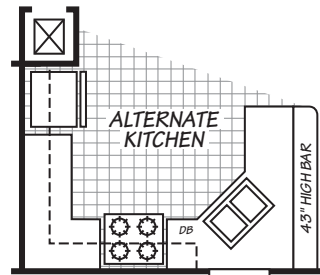

CANYON LAKE

MODEL 15662C

2 Bedroom • 2 Bath
• 990 Square Feet

SUNSHINE MANUFACTURED HOMES

6635 Ventura Blvd. Ventura, Ca 93003
805-477-0022 info@sunshinemobilehomes.com

©2016 FLEETWOOD HOMES INC. ALL RIGHTS RESERVED