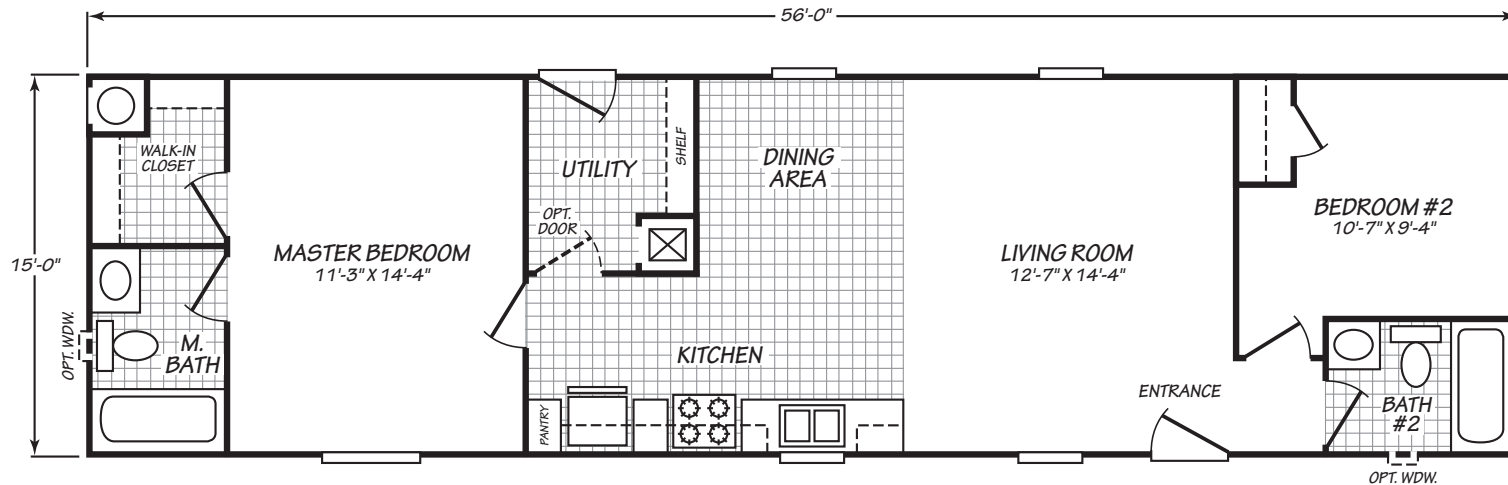

CANYON LAKE

SUNSHINE MANUFACTURED HOMES

6635 Ventura Blvd. Ventura, Ca 93003
805-477-0022 info@sunshinemobilehomes.com

MODEL 15562X

2 Bedroom • 2 Bath • 840 Square Feet

©2016 FLEETWOOD HOMES INC. ALL RIGHTS RESERVED

Important: Because we continually update and modify our products, it is important for you to know that our brochures and literature are for illustrative purposes only. **ILLUSTRATIONS MAY SHOW OPTIONAL FEATURES.** All information contained herein may vary from the actual home we build. Dimensions are nominal length and width measurements are from exterior wall to exterior wall. We reserve the right to make changes at any time, without notice or obligation, in prices, colors, materials, specifications, features and models. Please check with your retailer for specific information about the home you select.