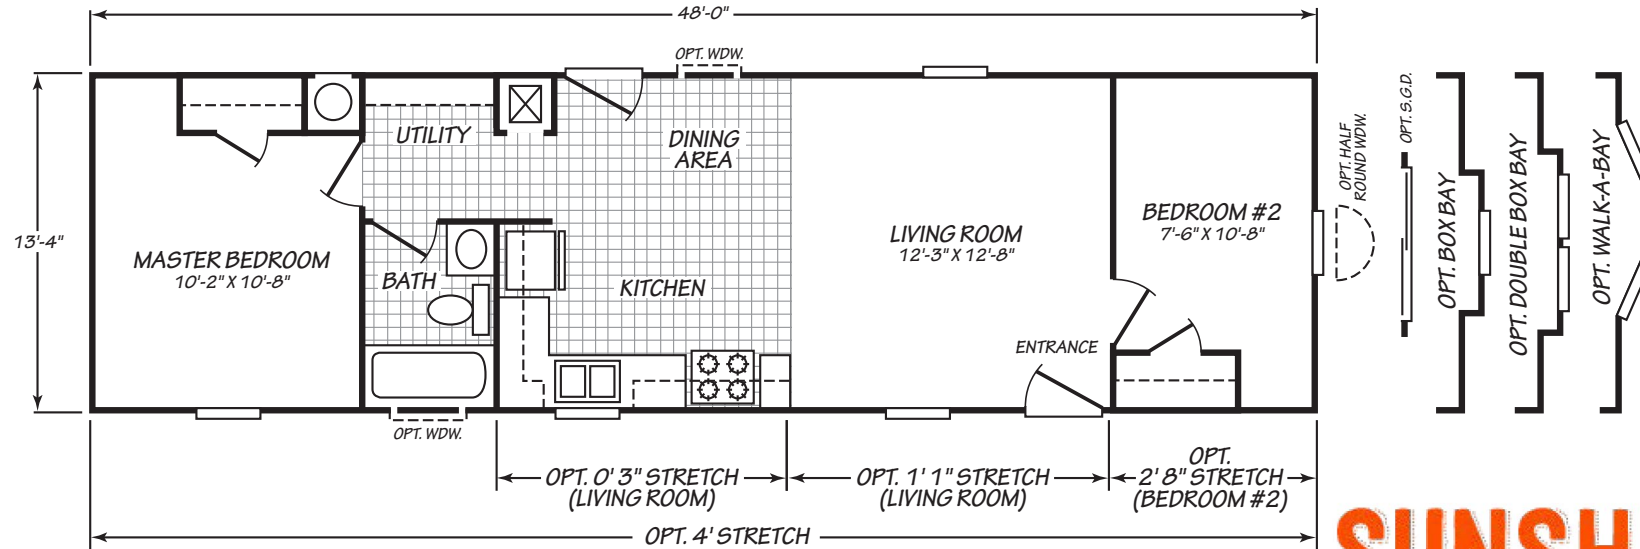

CANYON LAKE