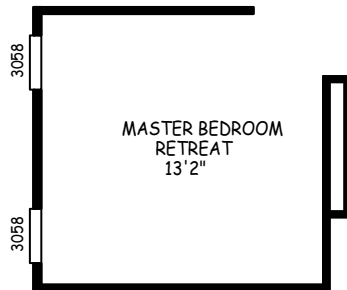

MODEL: DE-40684A

APPROXIMATELY 2720 SQ FT
4 BEDROOMS, 2 1/2 BATH

© CAVCO INDUSTRIES INC. ALL RIGHTS RESERVED

OPT MASTER BEDROOM RETREAT

OPT DEN
REPLACES BEDROOM #4

OPT ENTERTAINMENT CENTER DETAIL

SUNSHINE
MANUFACTURED HOMES