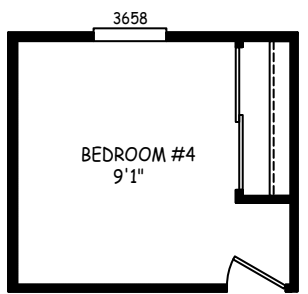

**MODEL: DE-32763B**

APPROXIMATELY 2343 SQ FT  
3 BEDROOM, 2 BATH

\* SQ FT DOES INCLUDE PORCH

**ALT MASTER BATH**

**OPT BEDROOM #4**  
REPLACES GAME ROOM

**SUNSHINE**  
**MANUFACTURED HOMES**

6635 Ventura Blvd. Ventura, Ca 93003  
805-477-0022 info@sunshinemobilehomes.com