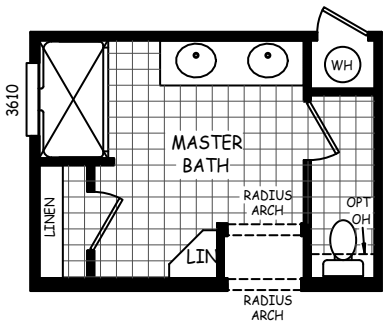

**MODEL: DE-32763B**

APPROXIMATELY 2343 SQ FT  
3 BEDROOM, 2 BATH

\* SQ FT DOES INCLUDE PORCH

**ALT MASTER BATH**

**OPT BEDROOM #4**  
REPLACES GAME ROOM

**SUNSHINE**  
**MANUFACTURED HOMES**

6635 Ventura Blvd. Ventura, Ca 93003  
805-477-0022 info@sunshinemobilehomes.com