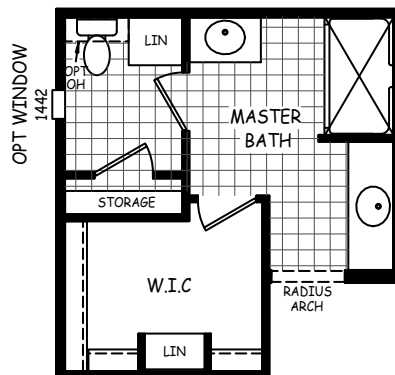

MODEL: DE-32583B

APPROXIMATELY 1789 SQ FT
3 BEDROOM, 2 BATH

ALT MASTER BATH

SUNSHINE
MANUFACTURED HOMES

6635 Ventura Blvd. Ventura, Ca 93003
805-477-0022 info@sunshinemobilehomes.com