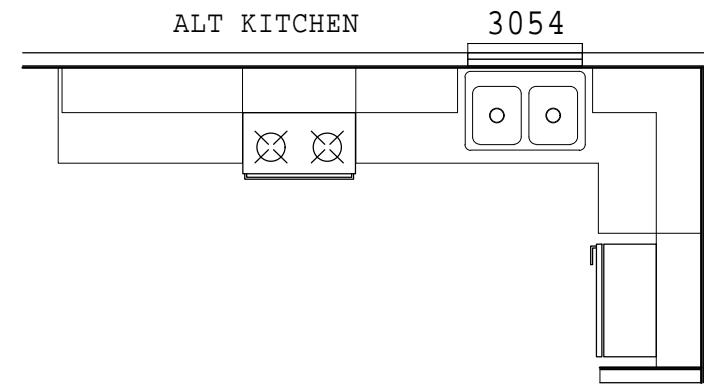

SUNSHINE

MANUFACTURED HOMES

6635 Ventura Blvd. Ventura, Ca 93003
805-477-0022 info@sunshinemobilehomes.com

108" SIDEWALLS
6" RIM JST.

UTILITY LOCATIONS

WATER :
ELECTRIC :
GAS :
DRAIN :

COPYRIGHT © 2022

MODEL:	EN14522A-108		
DESC:	HULLING		
DATE:	SCALE:	3/16=1'-0	
PLANT: 16	SPEC: GS	ROOF LL: 30	
DRAWN:			
	REVISIONS	DATE