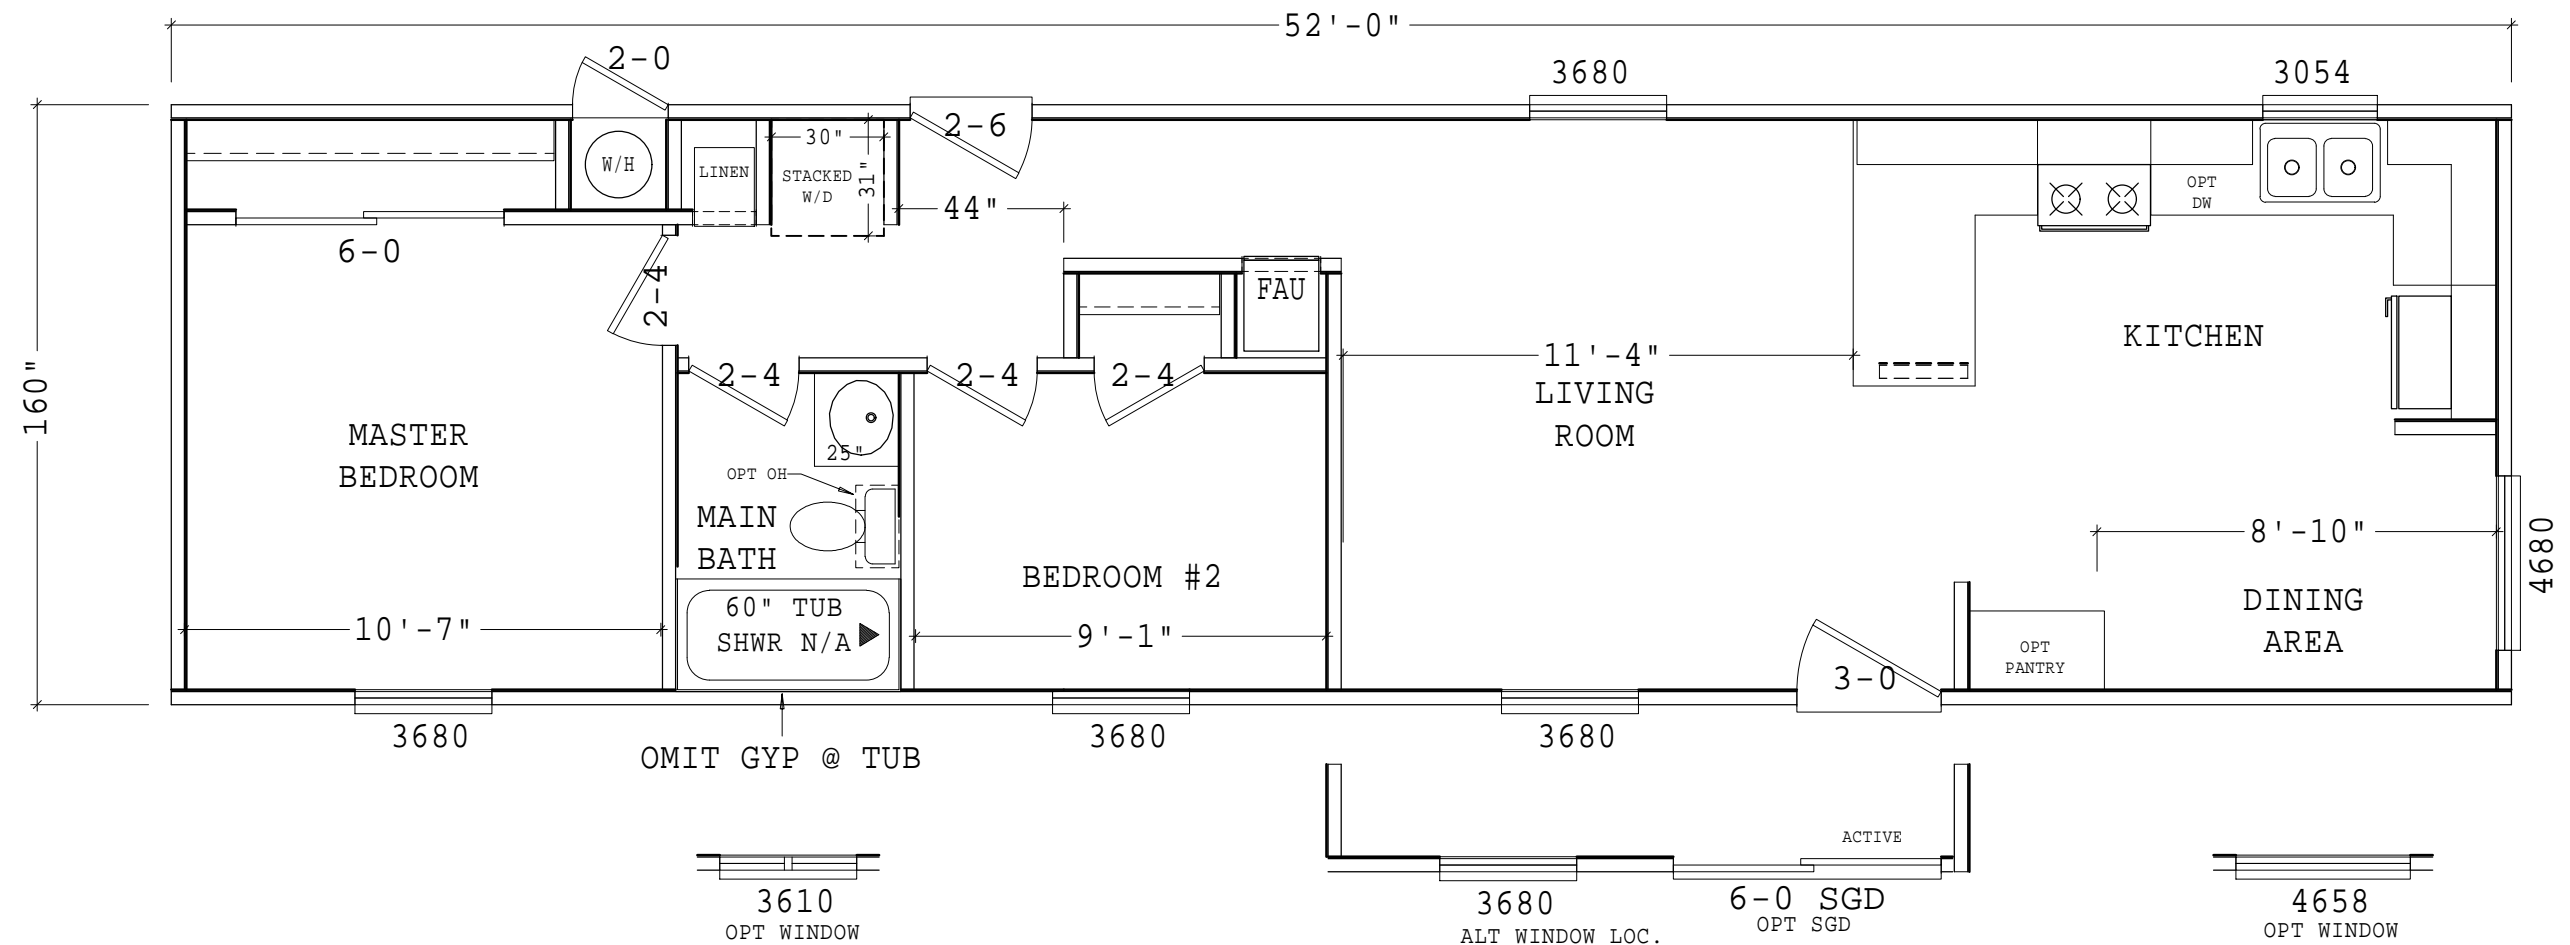

SUNSHINE

MANUFACTURED HOMES

6635 Ventura Blvd. Ventura, Ca 93003
805-477-0022 info@sunshinemobilehomes.com

108" SIDEWALLS
6" RIM JST.

UTILITY LOCATIONS

WATER :
ELECTRIC :
GAS :
DRAIN :

COPYRIGHT © 2022

MODEL:	EN14522A-108		
DESC:	HULLING		
DATE:	SCALE:	3/16=1'-0	
PLANT: 16	SPEC: GS	ROOF LL: 30	
DRAWN:			
	REVISIONS	DATE