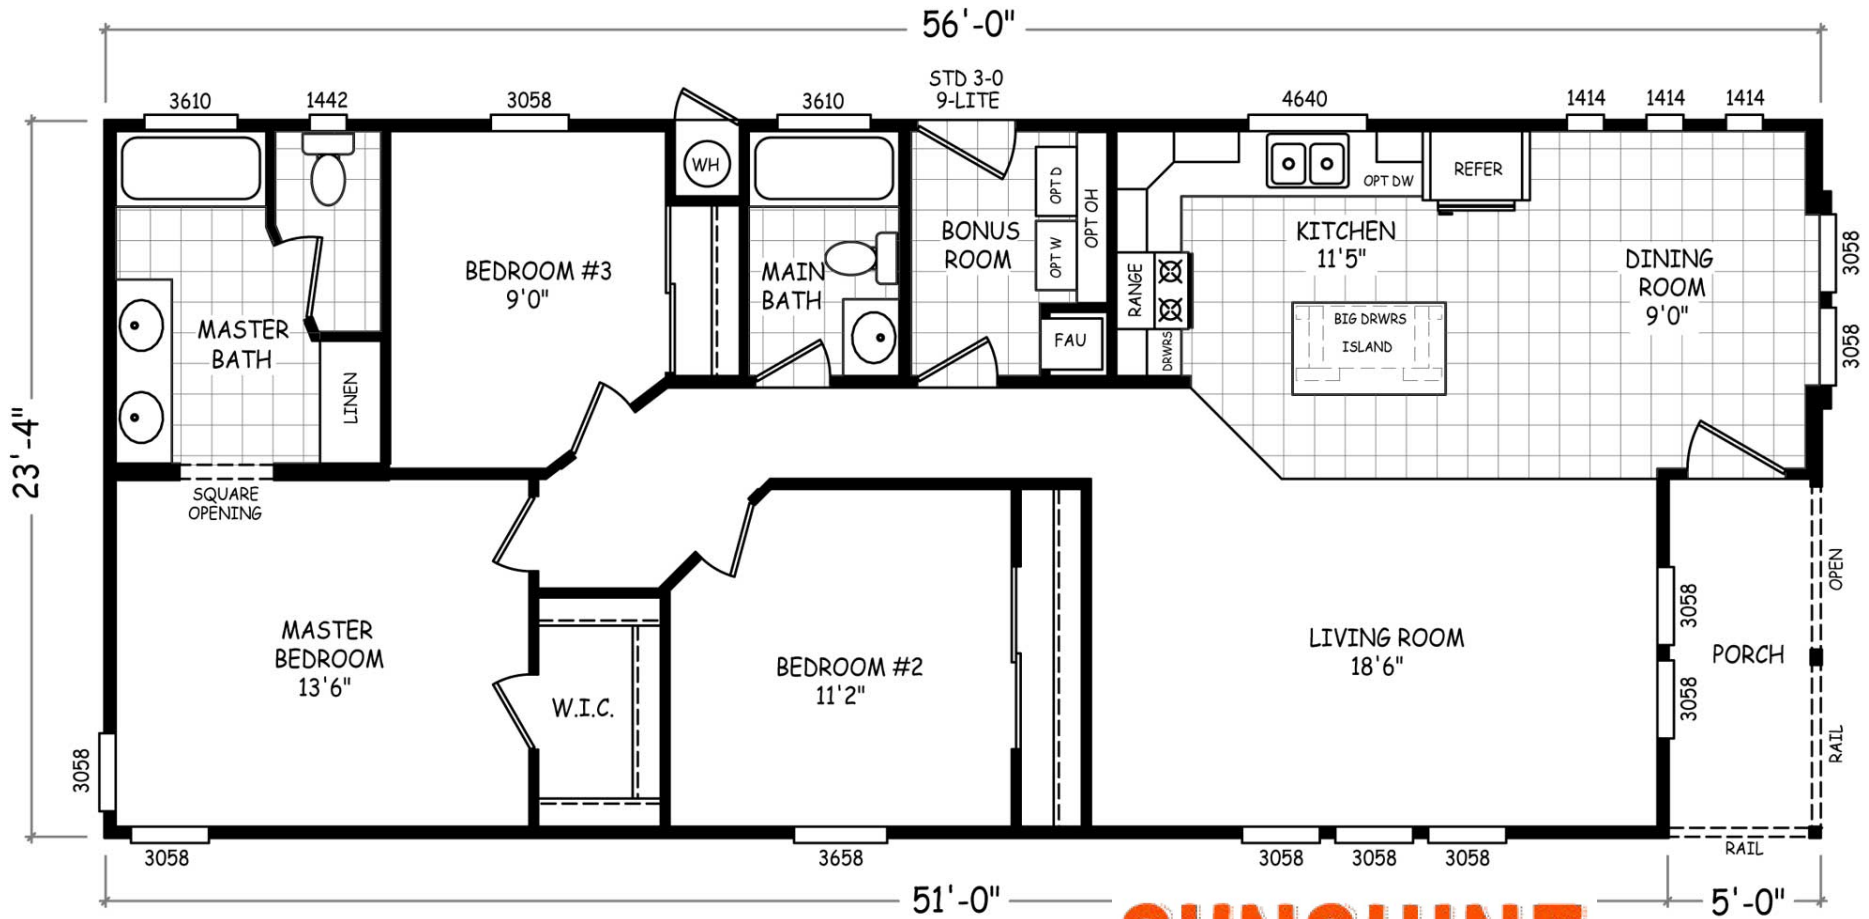

Sedona Ridge Series

Sedona Ridge Series

Model: SR24563A

3 Bedrooms | 2 Bathrooms | 1306 Square Feet

built by:

CavcoWest

MODEL: SR-24563A

APPROXIMATELY: 1306 SQ FT
3 BEDROOM, 2 BATH