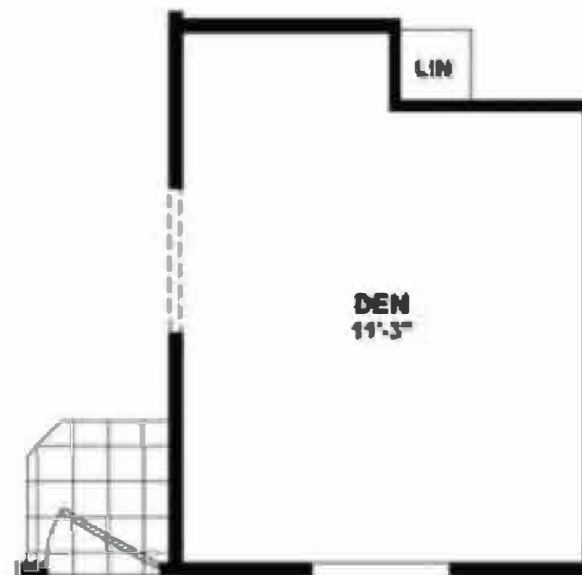

SUNSHINE

MANUFACTURED HOMES

6635 Ventura Blvd. Ventura, Ca 93003

805-477-0022 info@sunshinemobilehomes.com

OPT DEN