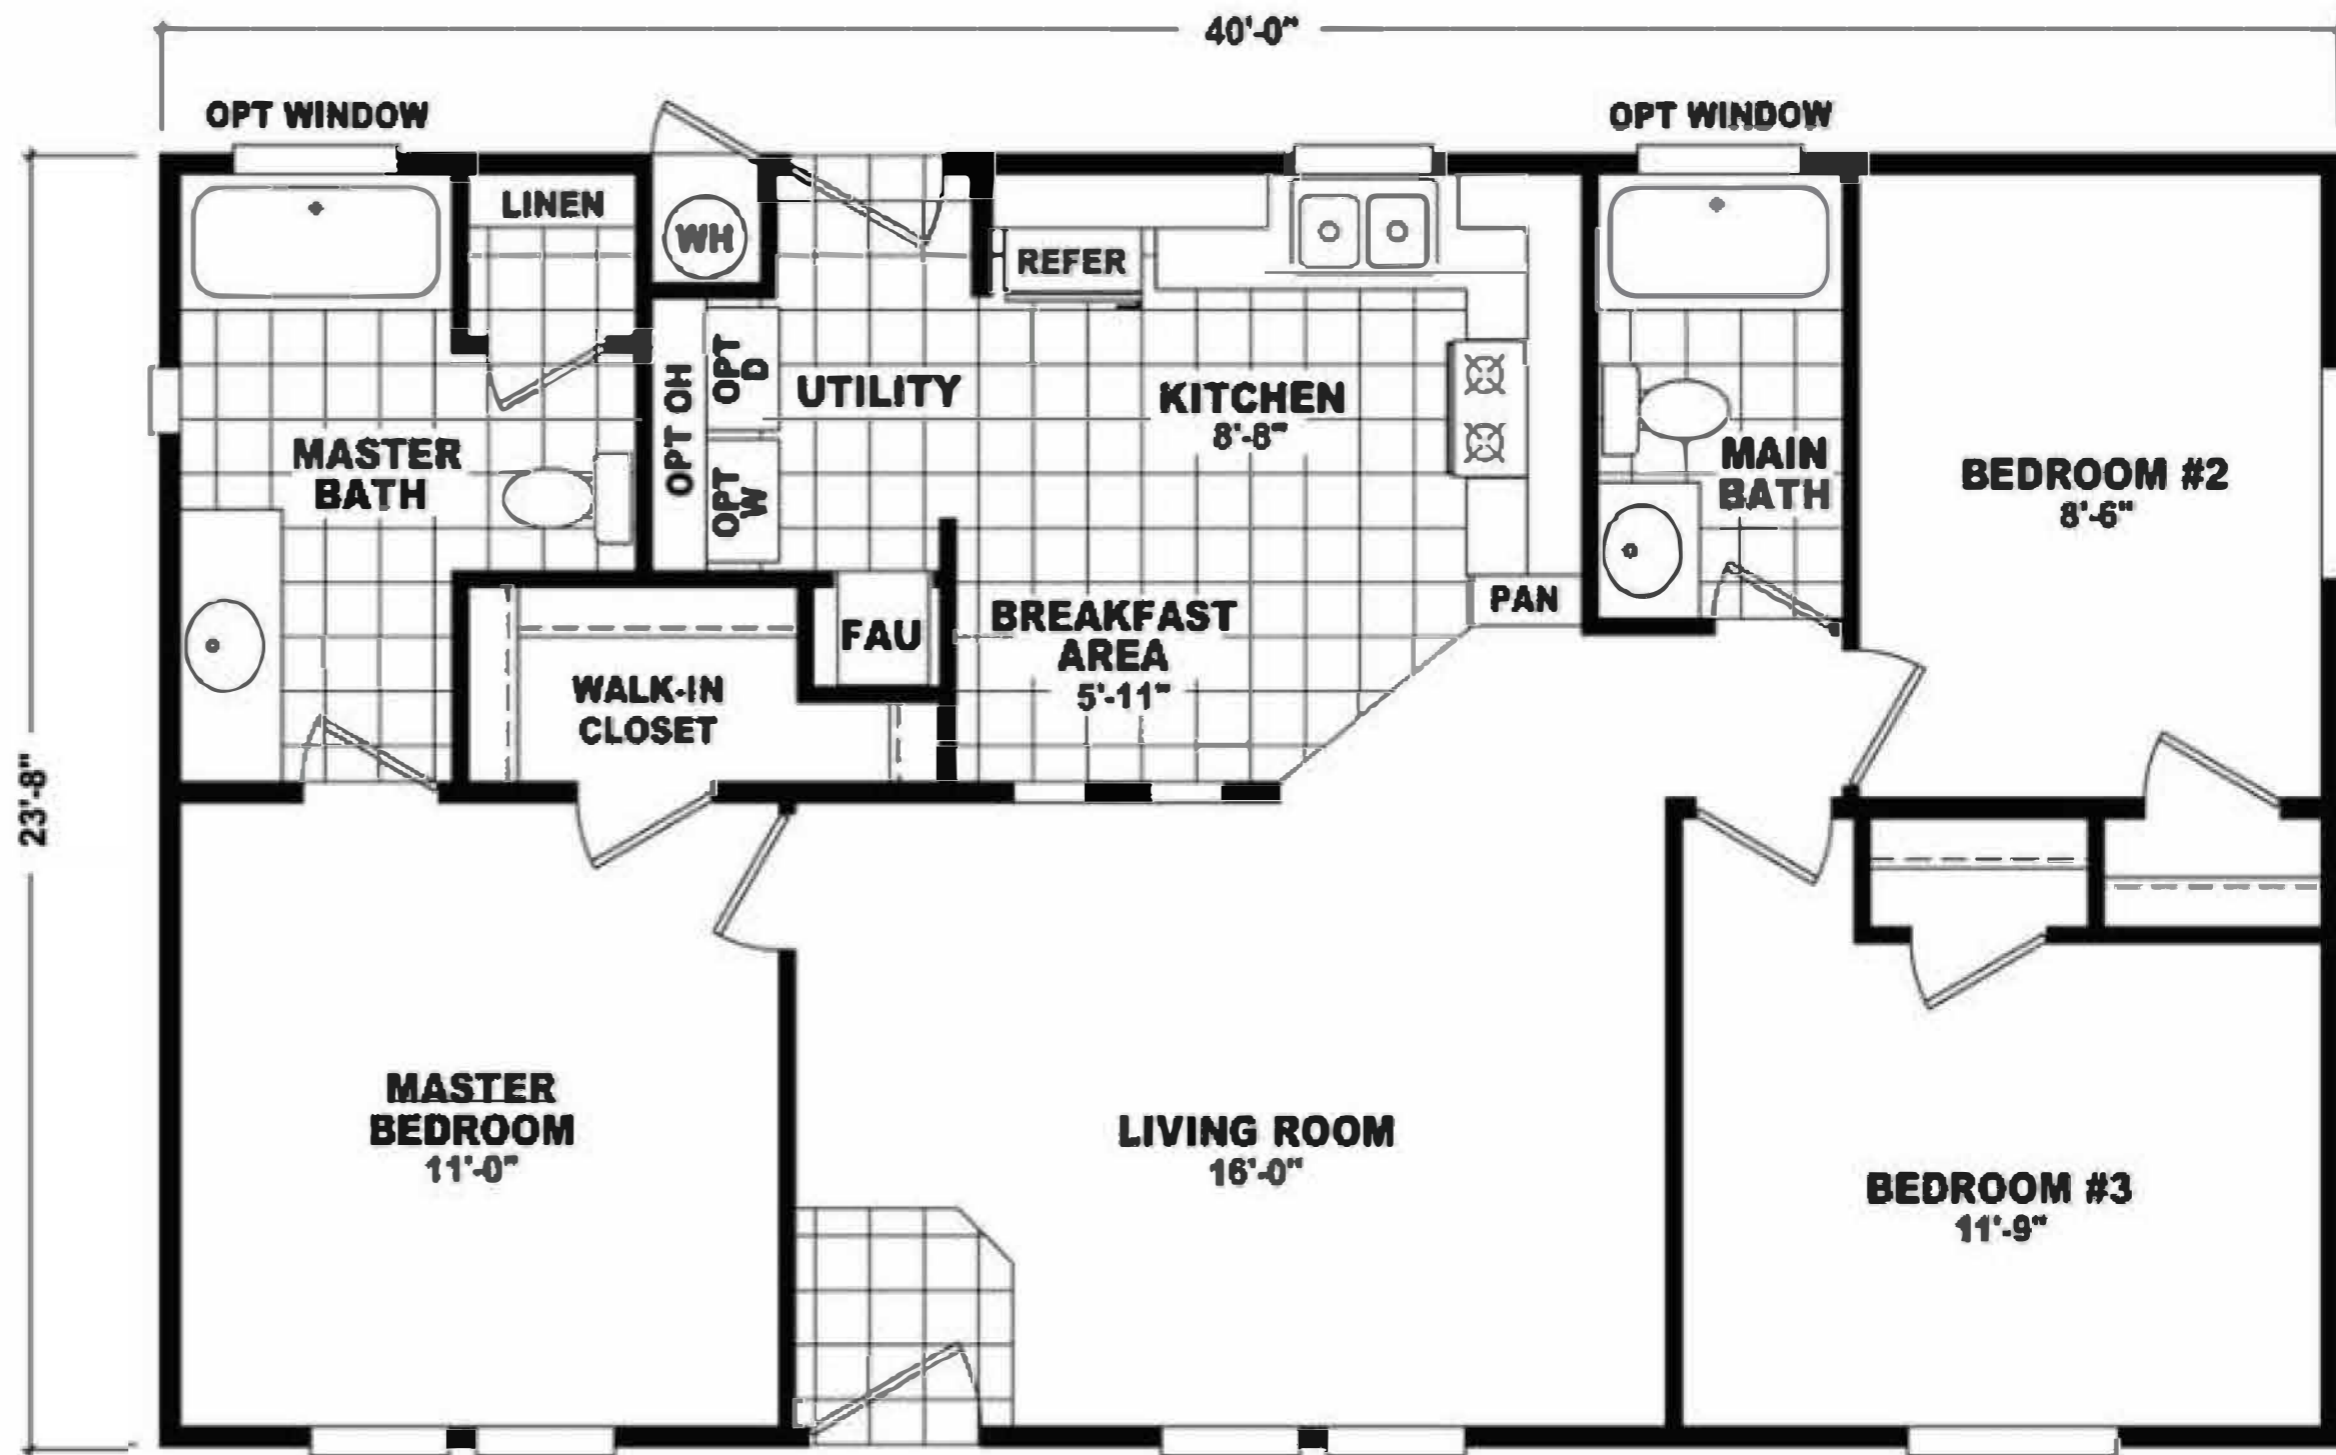

OPT FLASH BATH

A **CAVCO** COMPANY

SUNSHINE

MANUFACTURED HOMES

6635 Ventura Blvd. Ventura, Ca 93003
 805-477-0022 info@sunshinemobilehomes.com

MODEL: DVS-2440A
APPROXIMATELY 946 SQ. FT.
3 BEDROOM, 2 BATH